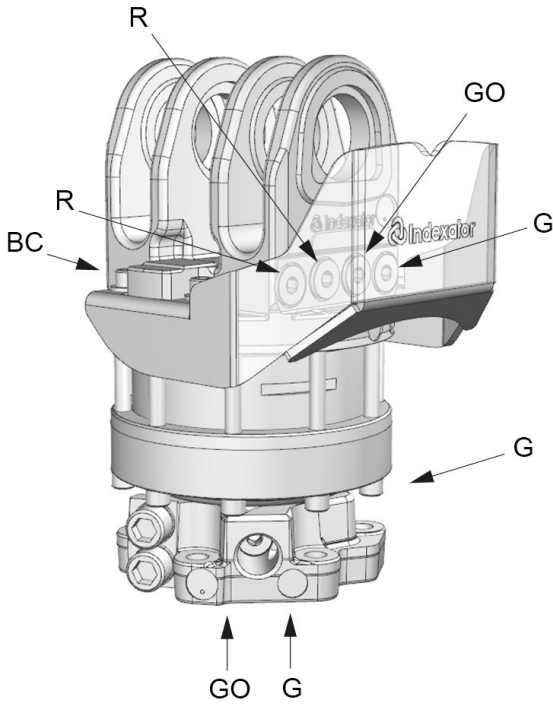

G 121 Y BC

Part No.: 7212054

- Protected Hose Routing
- BC¹

Upper connection	Lower connection
G 1/2	G 1/2

A: MPB1	B: MPB	C: Ø173 mm	D: Ø17 mm	F: 30 mm	H: 333 mm	K: 43 mm	L: Ø229 mm	M: 164 mm	N: 6 mm
------------	-----------	---------------	--------------	-------------	--------------	-------------	---------------	--------------	------------

		Max 	Max 		Max 	Max 	Max 	Max
57.2 kg	360°	100 kN	50 kN	2200 Nm	25 l/min	25 MPa	25 MPa	25 MPa

¹ BC means that the product is purpose built for hydraulic control of the MPB1 brake.

Rotator suitable for MPB swing dampers.