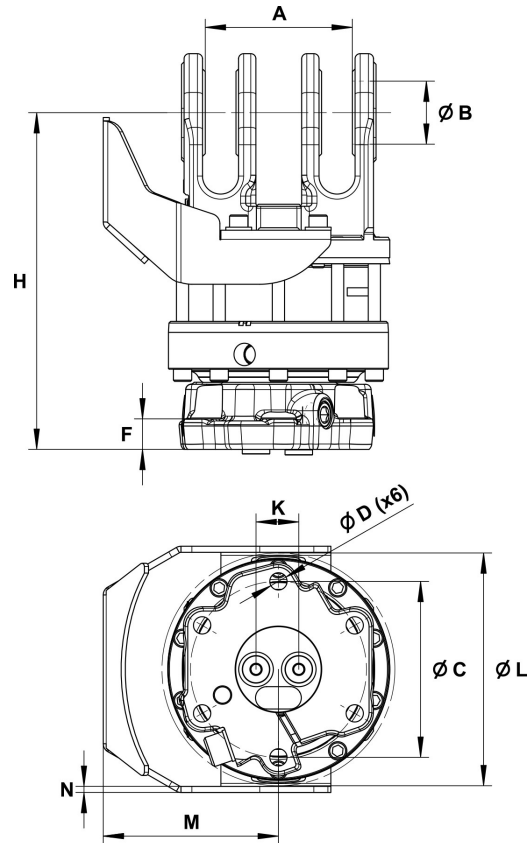

G 121 Y BC

Part No.: 7212054

- Protected Hose Routing
- BC¹

Upper connection	Lower connection
G 1/2	G 1/2

A: MPB1	B: MPB	C: Ø173 mm	D: Ø17 mm	F: 30 mm	H: 333 mm	K: 43 mm	L: Ø229 mm	M: 164 mm	N: 6 mm
------------	-----------	---------------	--------------	-------------	--------------	-------------	---------------	--------------	------------

		Max 	Max 		Max 	Max 	Max 	Max
57.2 kg	360°	100 kN	50 kN	2200 Nm	25 l/min	25 MPa	25 MPa	25 MPa

¹ BC means that the product is purpose built for hydraulic control of the MPB1 brake.

Rotator suitable for MPB swing dampers.